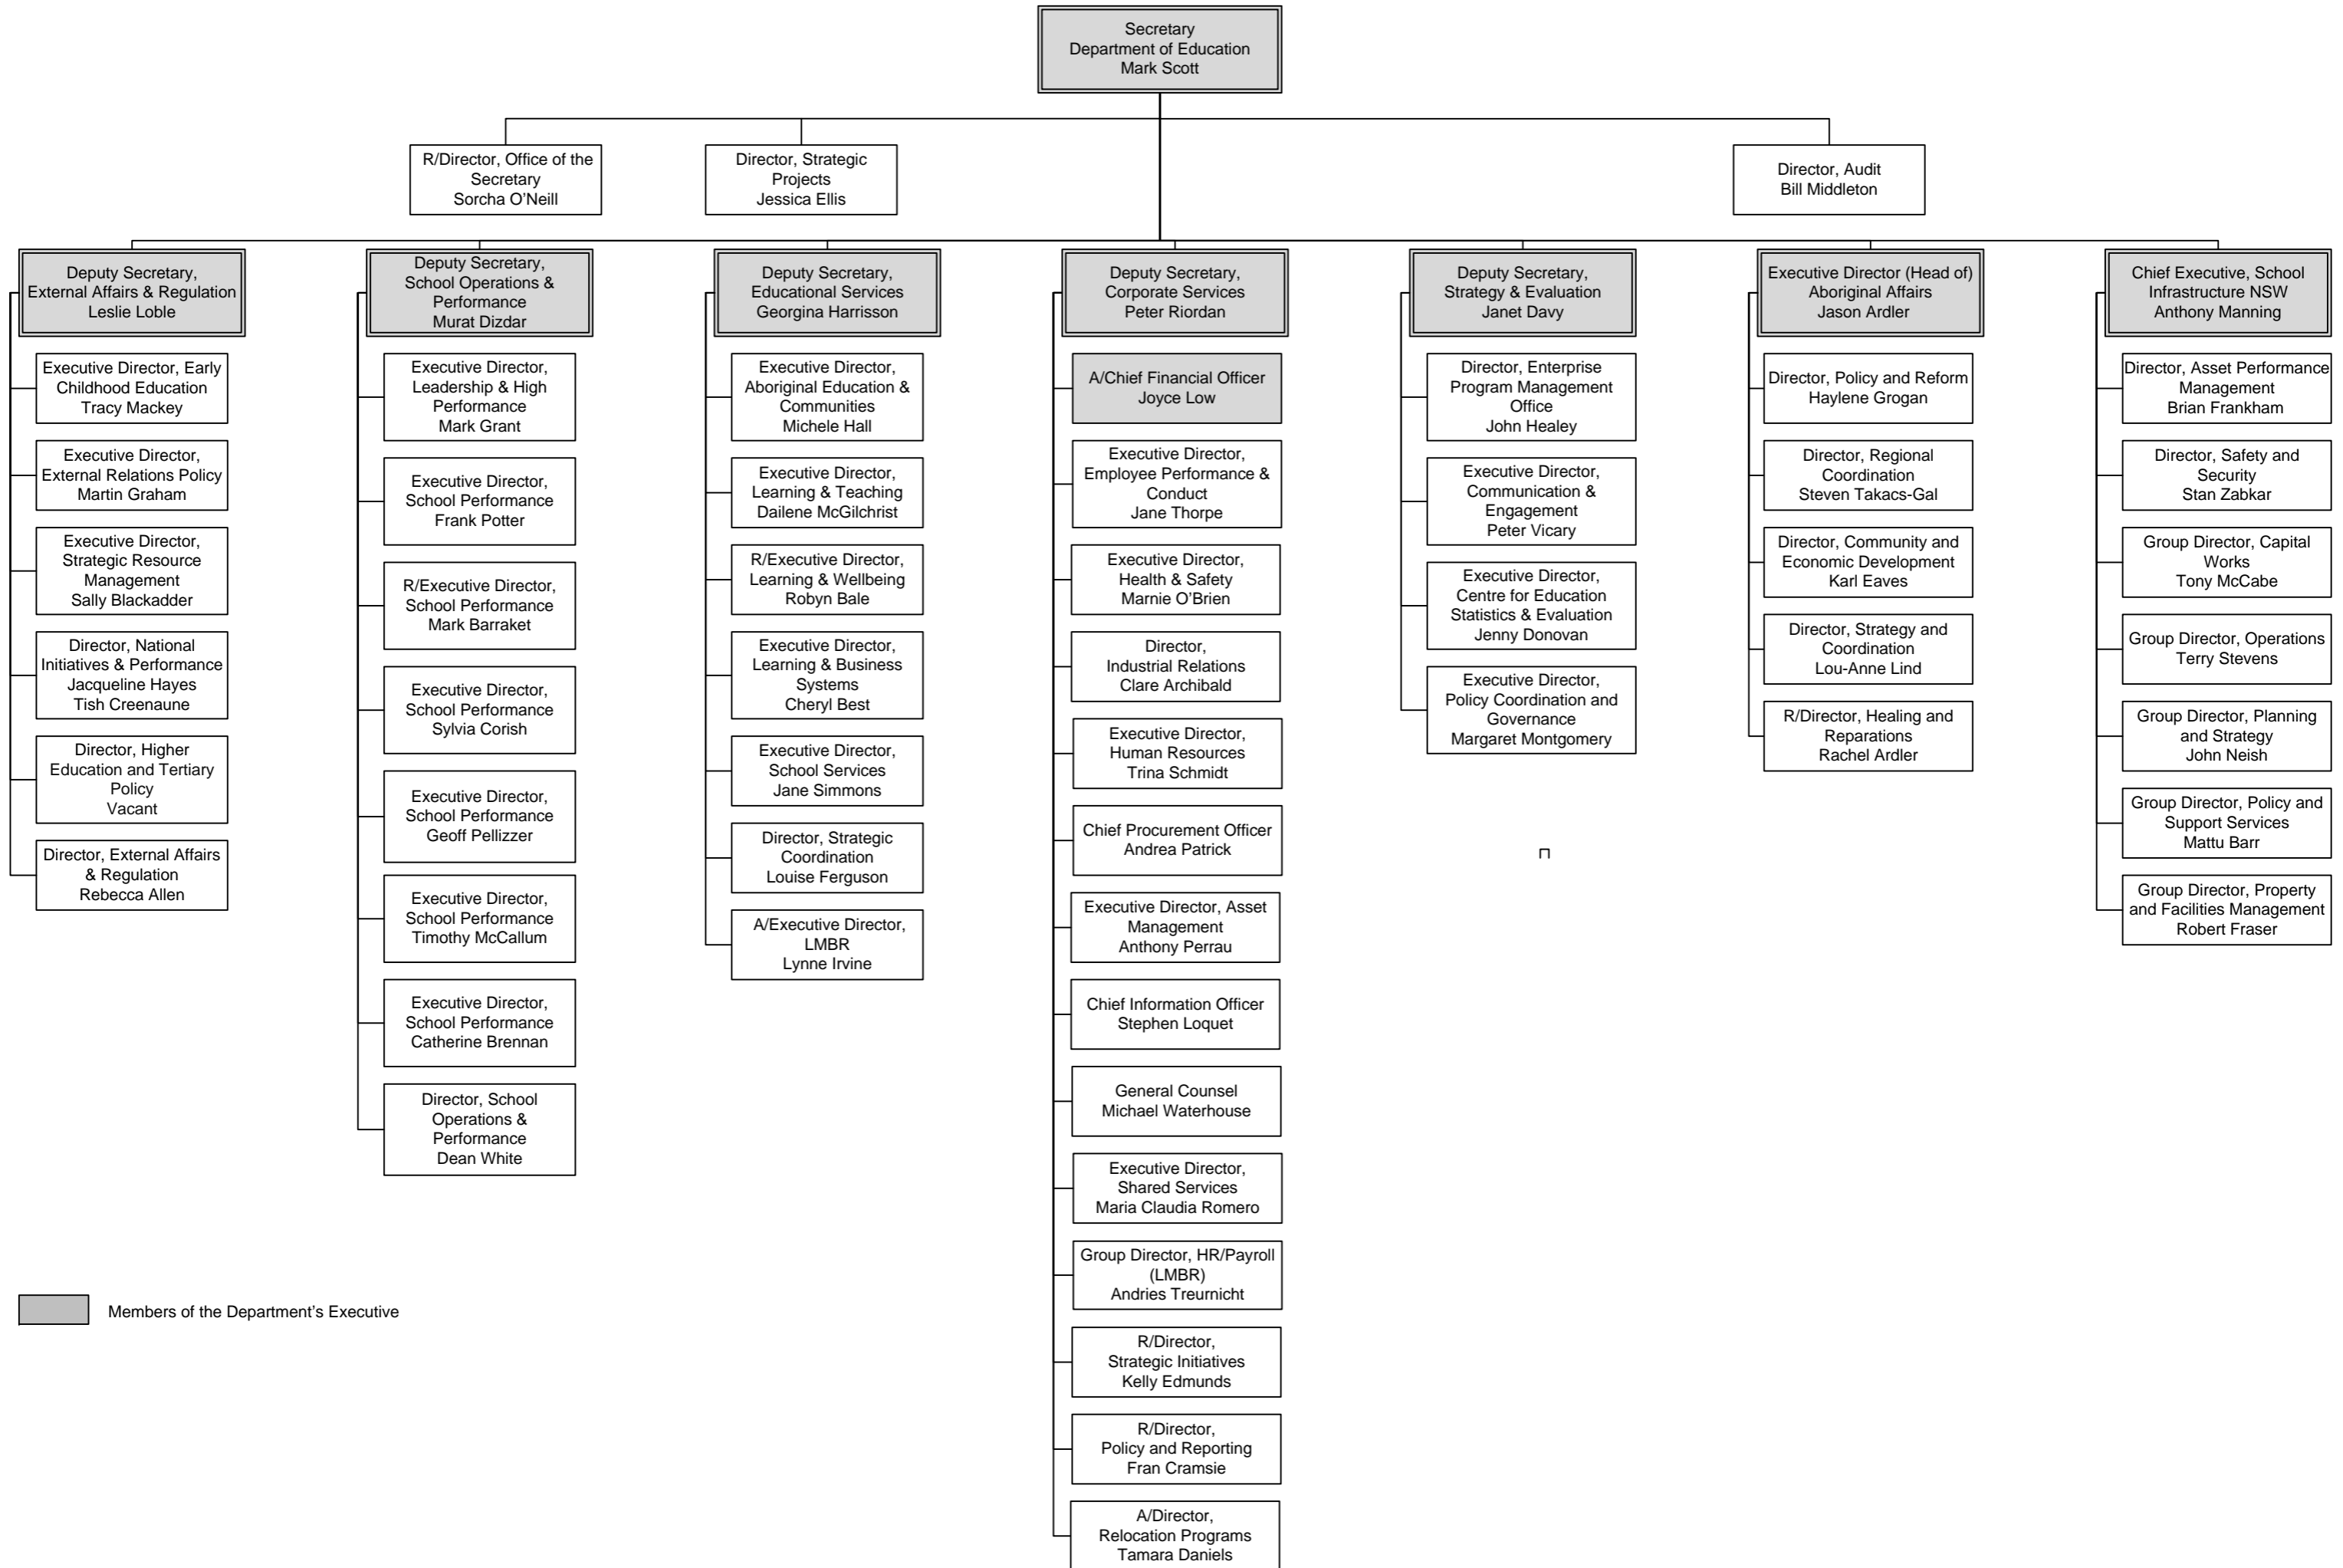

NSW Department of Education Organisational Chart

As at 28 August 2017

Members of the Department's Executive