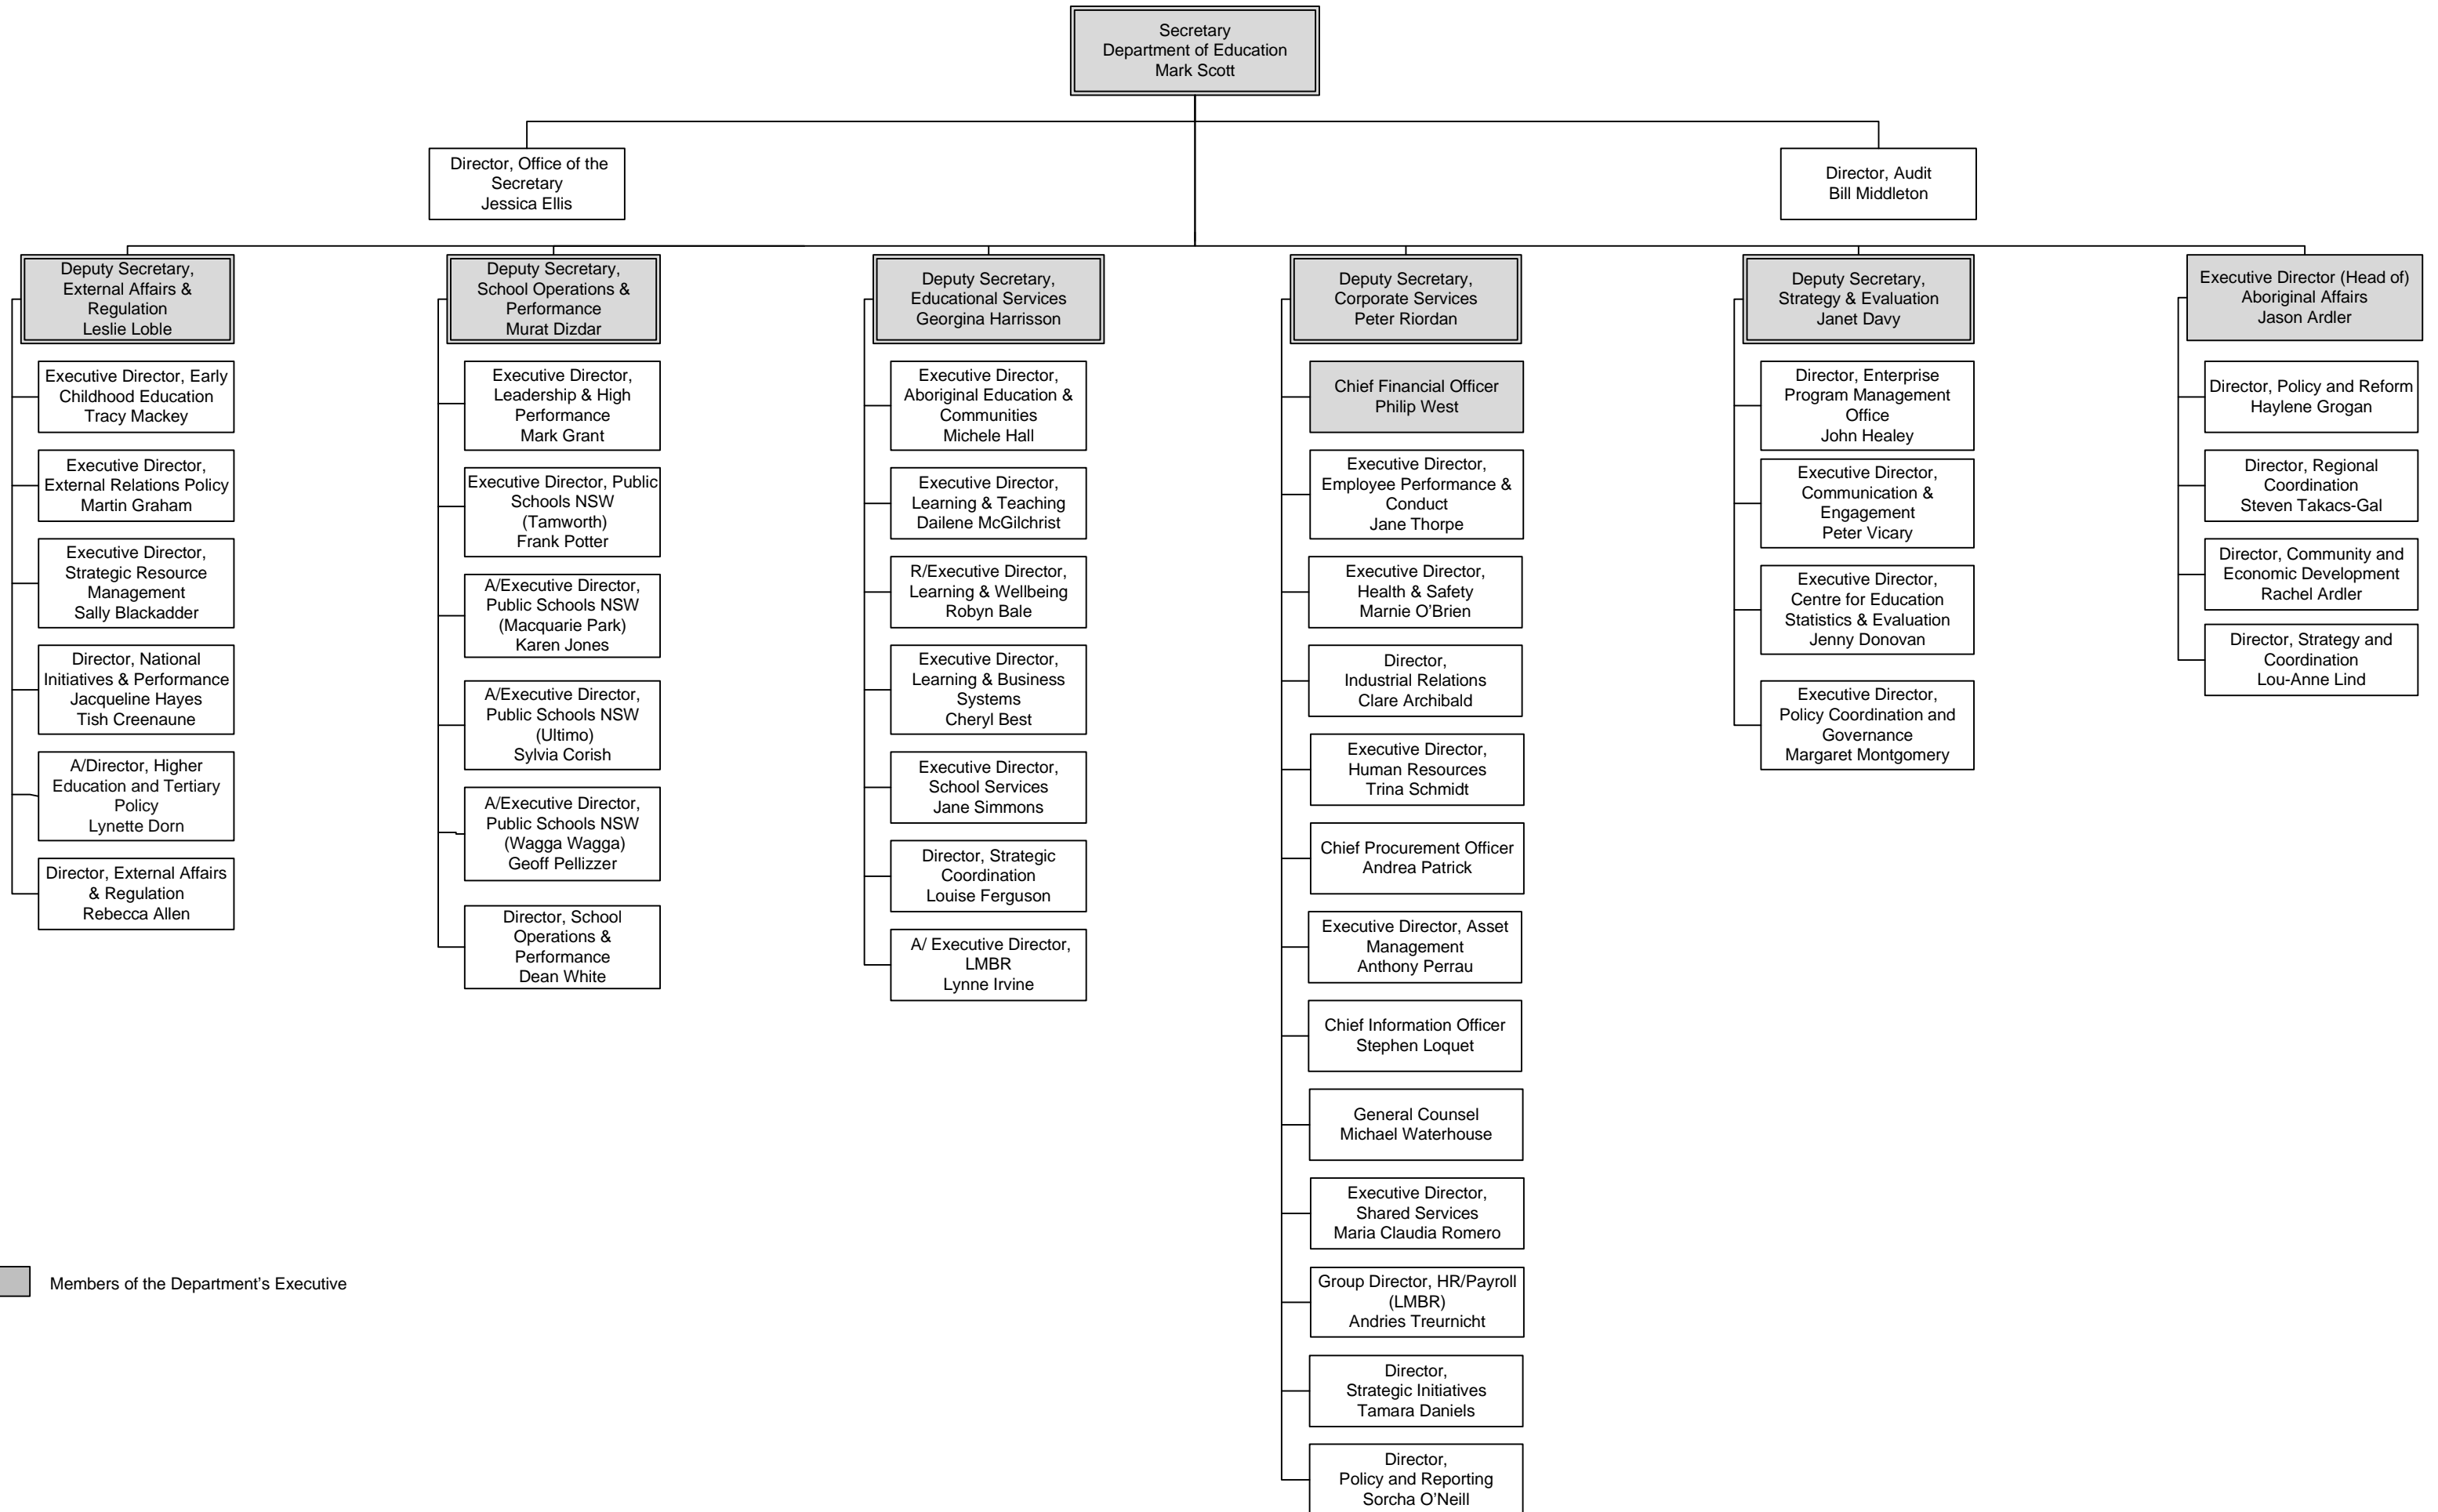

**NSW Department of Education Organisational Chart
As at 12 May 2017**

Members of the Department's Executive